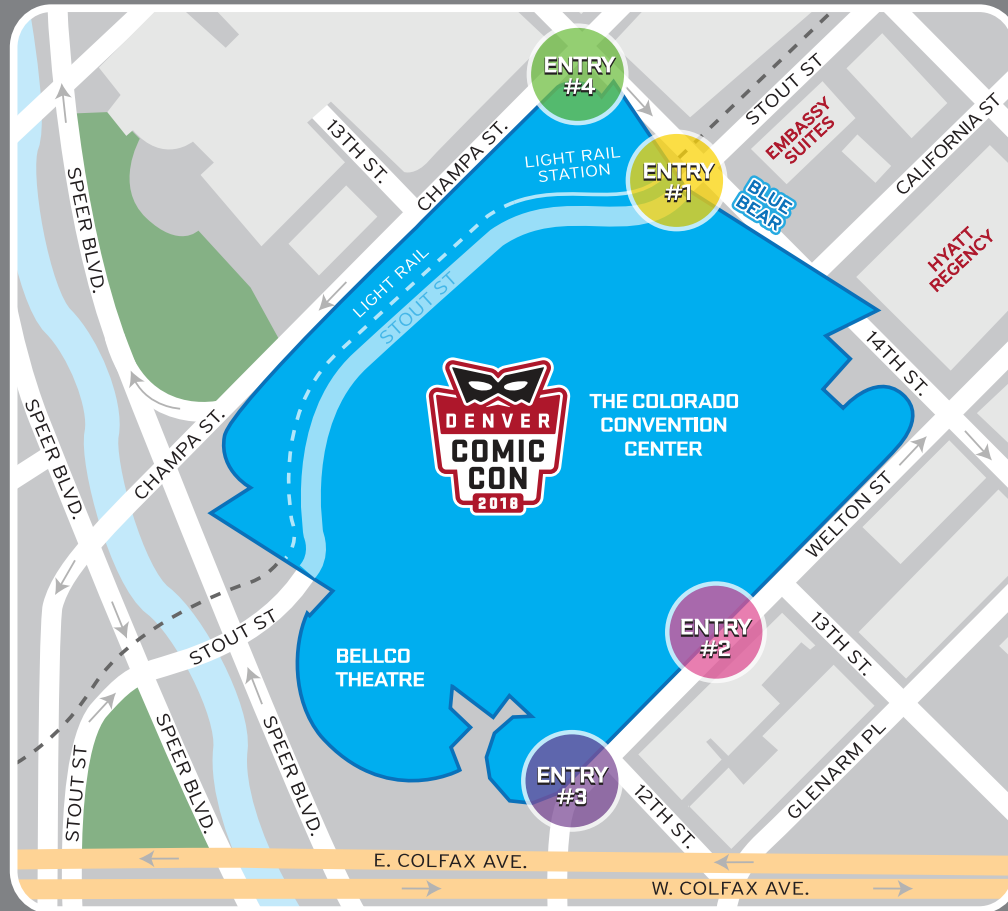

DCC 2018 ENTRANCES

- Entry #1: ATTENDEE ENTRANCE** -- Enter here if you:
 - Have a Single Day Pass, a 3-Day Pass, or a Speed Pass
 - For ADA
- Entry #2: ATTENDEE ENTRANCE** -- Enter here if you:
 - Are picking up your badges early on Thursday from 10AM - 6PM
 - Have a Single Day Pass, a 3-Day Pass, or a Speed Pass
 - For ADA
 - For Will Call
 - Are a Panelist
 - For Tour Check In
- Entry #3: NON-ATTENDEE ENTRANCE** -- Enter here if you are:
 - A Volunteer
- Entry #4: NON-ATTENDEE ENTRANCE** -- Enter here if you are:
 - In possession of a Guest badge
 - An Exhibitor
 - Media